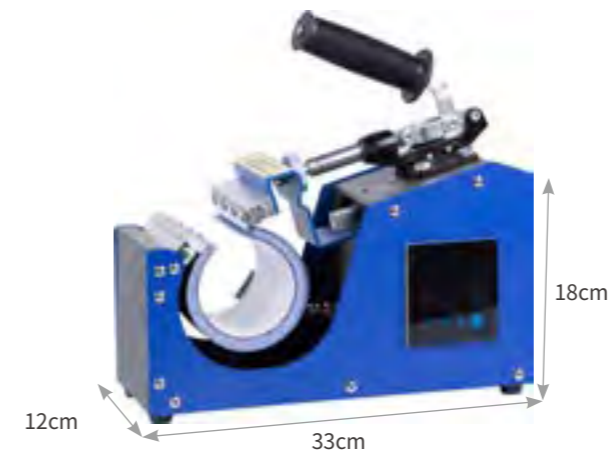

PLUS Mug Press

Item No.	PLUS-KBJN
Voltage	110V / 220V
Power	350W
Maximum Temp.	0~250°C
Maximum Time	0-999s
Printable Mug	Heater: with standard mug heater Φ7.5-Φ9.0cm; Other mug heater interchangeable is available(extra charge).
Weight	4.5kg

PLUS Automatic Mug Press

This is an automatic mug press, which is newly designed for 11oz mugs. It mainly features automation, which controls the wrap automatically in pressing and loosening, for labor saving and high efficiency.