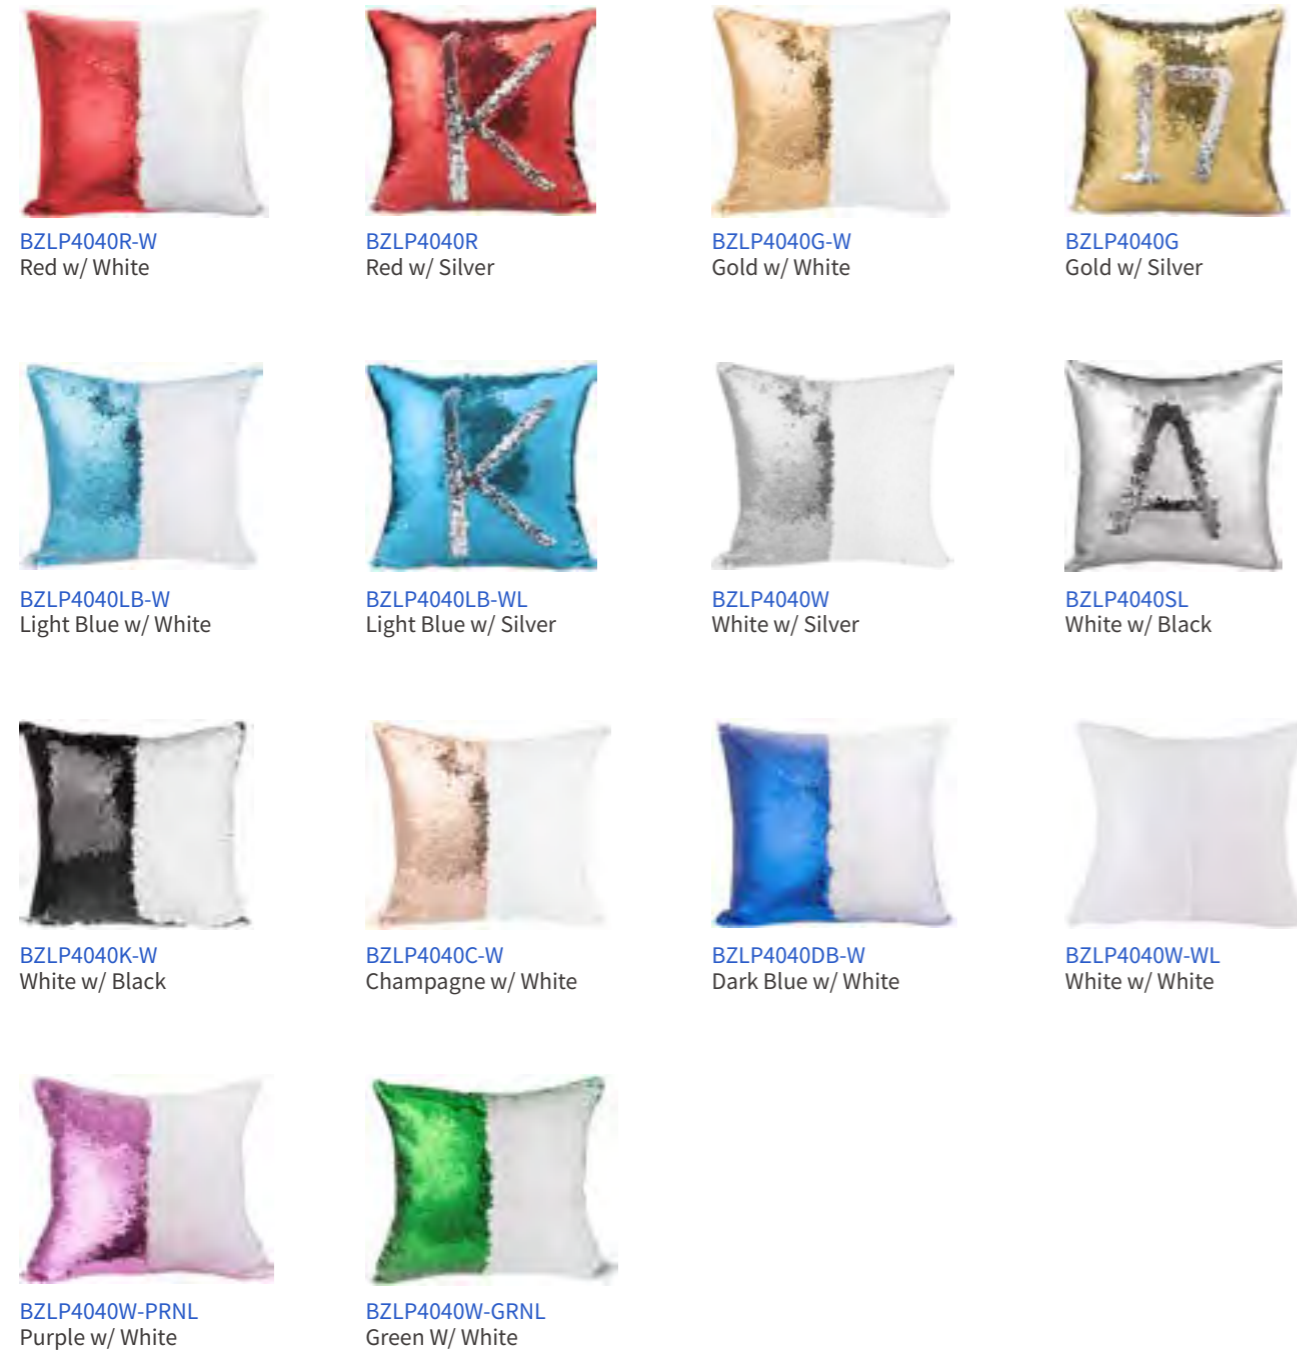

Flip Sequin Pillow Cover

Back materials are available in peach skin and velvet. The other materials can also be customized.

Size: 40x40cm

BZLP4040R-W
Red w/ White

BZLP4040R
Red w/ Silver

BZLP4040G-W
Gold w/ White

BZLP4040G
Gold w/ Silver

BZLP4040LB-W
Light Blue w/ White

BZLP4040LB-WL
Light Blue w/ Silver

BZLP4040W
White w/ Silver

BZLP4040SL
White w/ Black

BZLP4040K-W
White w/ Black

BZLP4040C-W
Champagne w/ White

BZLP4040DB-W
Dark Blue w/ White

BZLP4040W-WL
White w/ White

BZLP4040W-PRNL
Purple w/ White

BZLP4040W-GRNL
Green W/ White