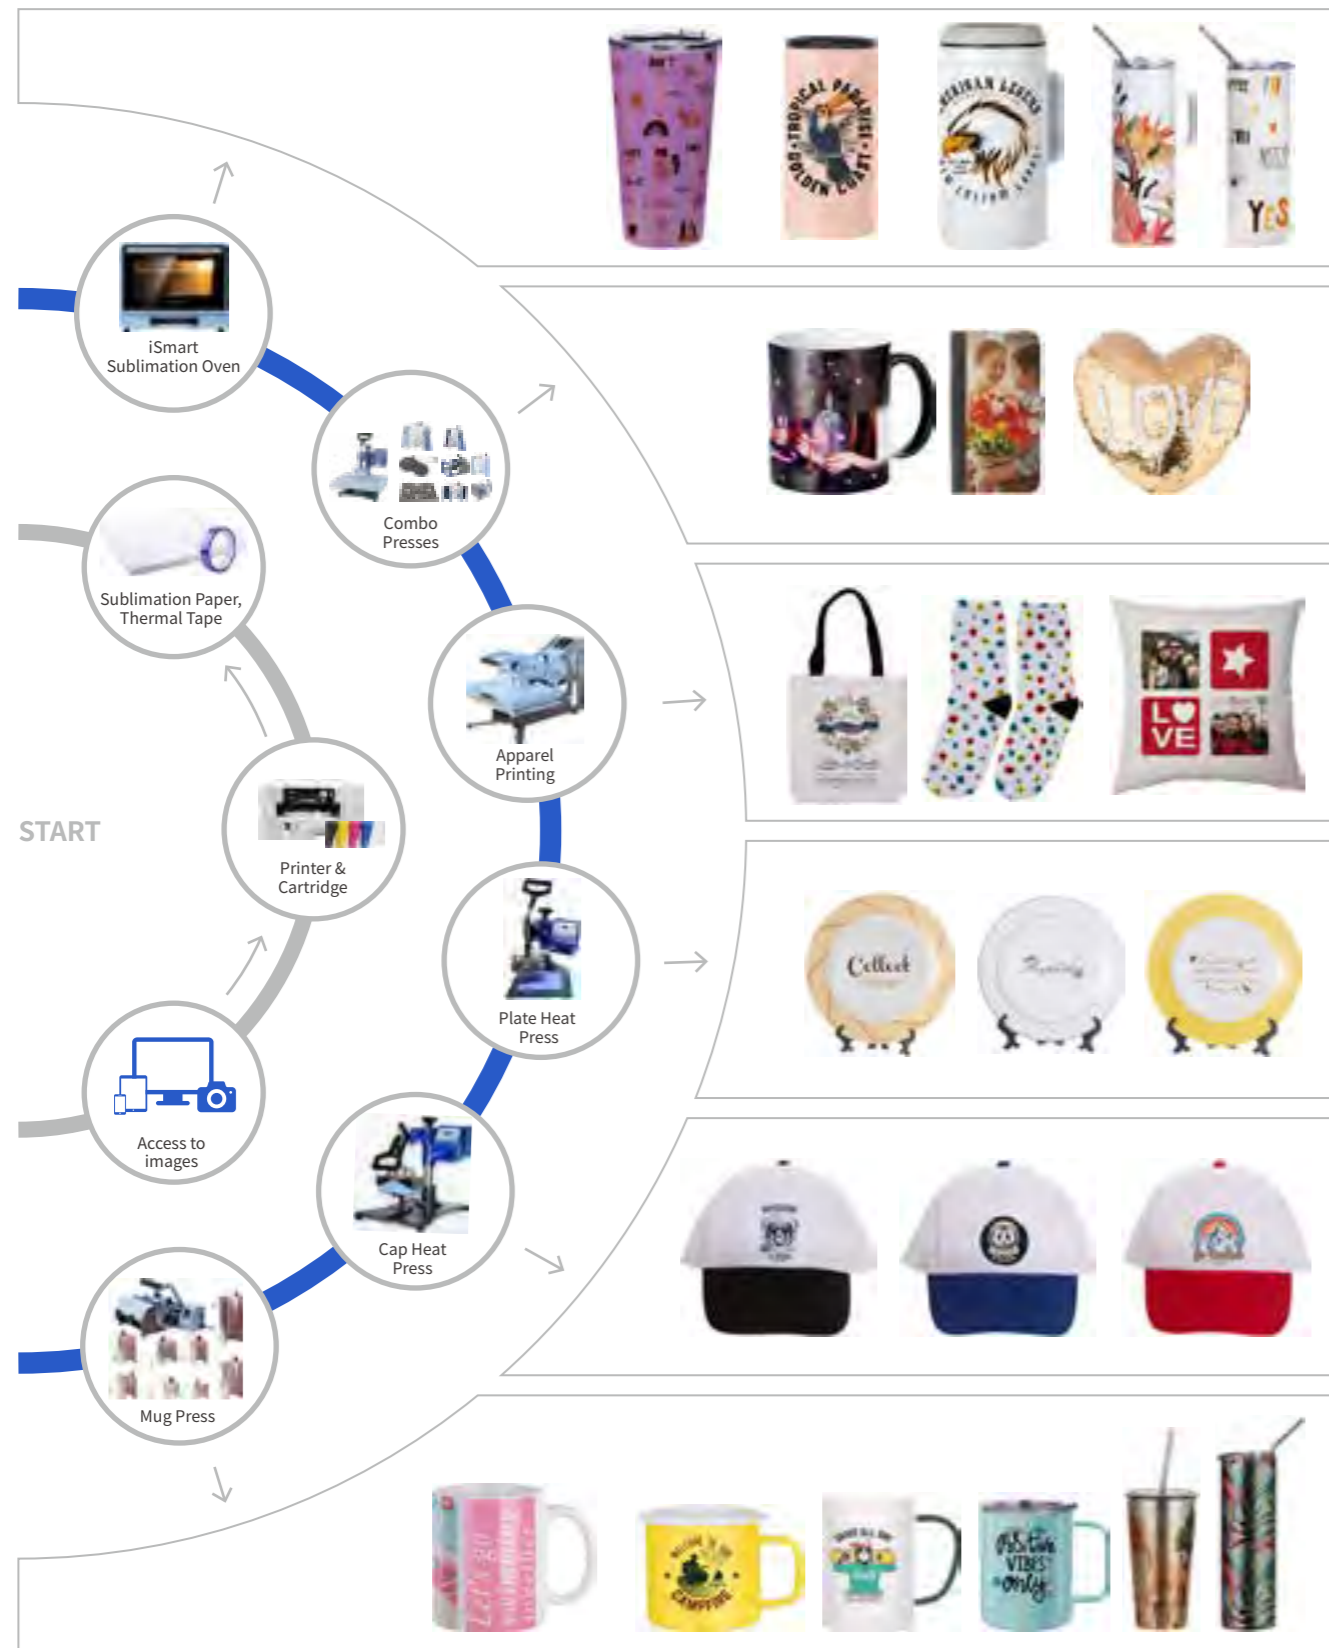

The Process of Sublimation

SG500/SG1000

Kickstart your business with the Sawgrass SG500&SG1000, the only desktop printer designed for sublimation. With low start up and running costs, you'll soon be creating customized products with vibrant HD images - quickly, easily and profitably.

Sawgrass SG500/SG1000 Printer

PRNT500E (A4)   PRNT1000E (A3)

- Enhanced structure and stability
- More eco-friendly
- Higher resolution
- Supports Wi-Fi connection

Sawgrass SubliJet-UHD Ink

SG500INK-BK (Black)   SG500INK-YL (Yellow)   SG500INK-MG (Magenta)   SG500INK-CY (Cyan)

EPSON Sublimation Printer

Notes:
Please do Nozzle Check before your print, if long time no use. If any gaps or faint areas appear in your printout, do the Head Cleaning, till fluent printout you got.
Continuous Ink Supply System (CISS) recommended.

EPSONL805
EPSON L805 Printer, A4 Size, CMYK LC LM 6 Colors

Ink & Ink Cartridges

MS1
Sublimation Ink
Size: 100ml

MS2
Sublimation Ink
Size: 500ml

MS3
Sublimation Ink
Size: 1000ml

LG4/LG6
Continuous Ink Supply System
4 Colors/6 Colors