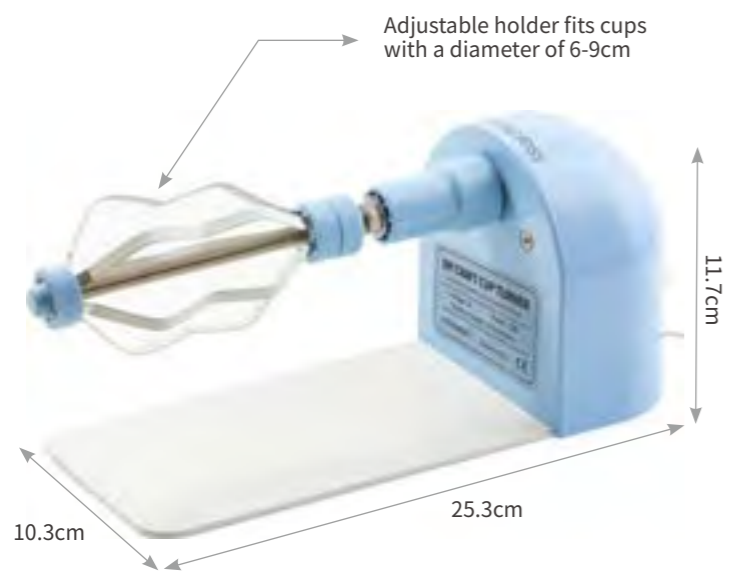

DIY Craft Cup Turner
CECPTN-BL