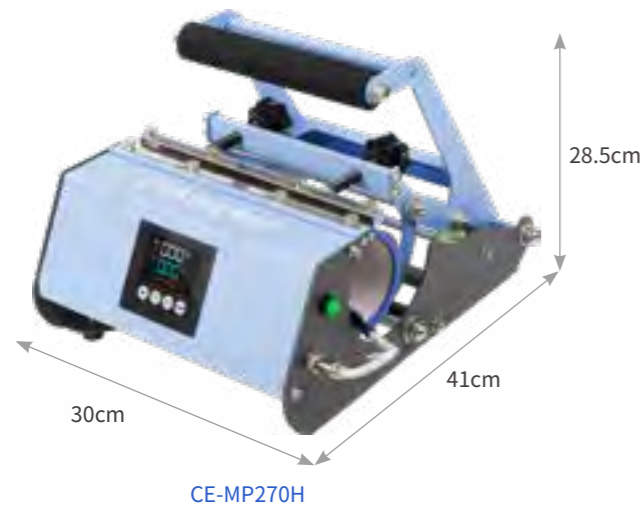

Elite Tumbler Heat Press

Compact but still powerful!

Bring BestSub new Craft Express Elite Tumbler Heat Press to your workroom! The all-in-one design combines control panel and tumbler heater together, making the machine more compact for saving your space.

Item No.	CE-MP270H
Temp. Range	0-482 °F (0-250°C)
Max. Printable Size	30oz tumbler, 8.5cm in diameter, 24cm in height
Weight	9.6 kg
Time Range	0-999 seconds
Voltage	220V / 110V
Power	500W
Packing	Foam packing, 1 set/ctn