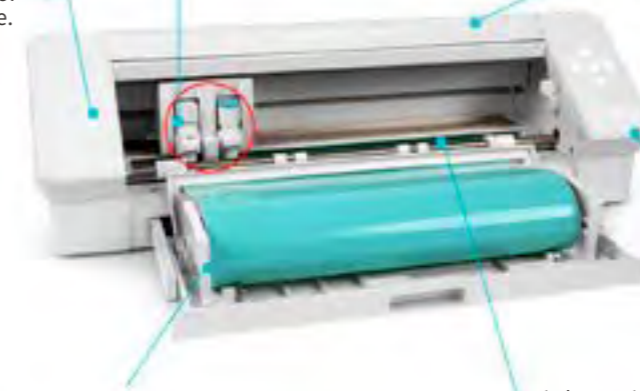

Backlit touch panel gives your machine a sleek, modern, and compact aesthetic

Built-in roll feeder allows you to easily load and cut rolled materials like vinyl and heat transfer.

Little magic groove makes matless cutting possible.