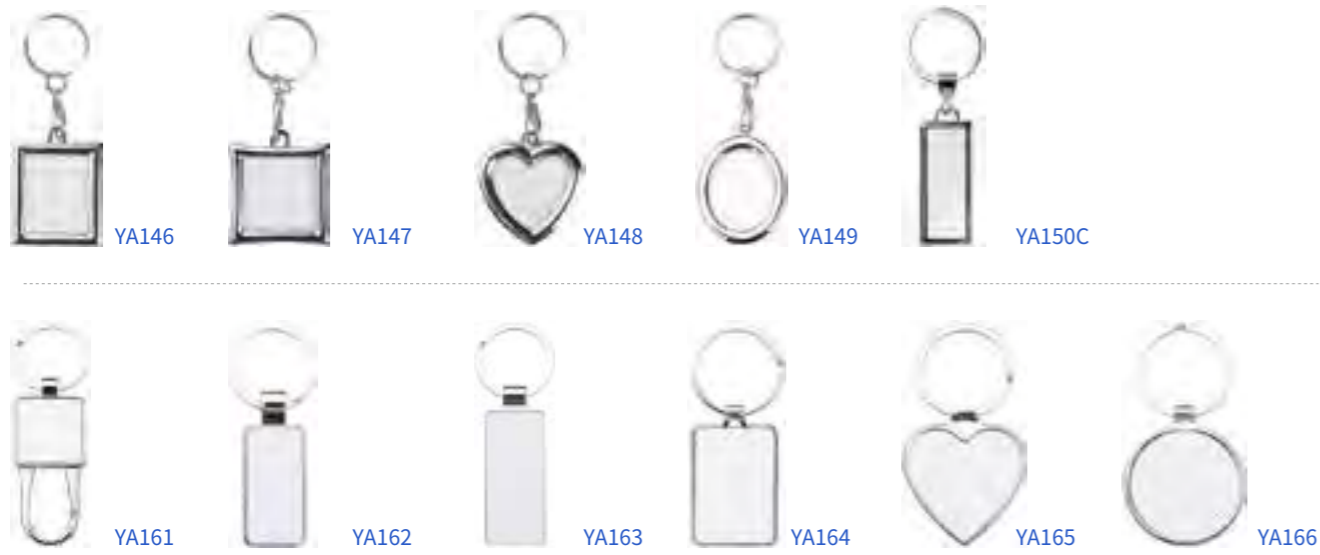

Two-side Insert Keychain