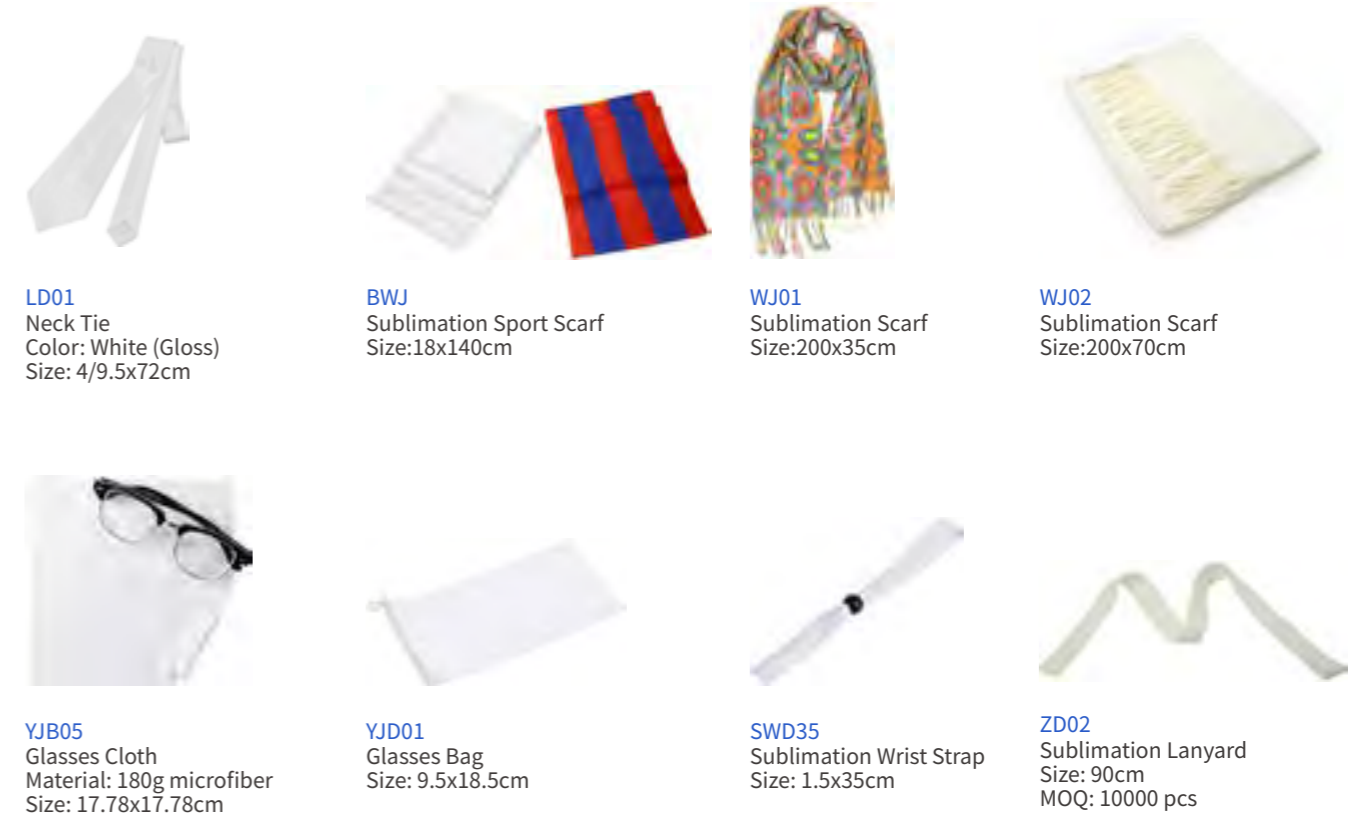

Sublimation Textile

LD01 Neck Tie
 Color: White (Gloss)
 Size: 4/9.5x72cm

BWJ Sublimation Sport Scarf
 Size: 18x140cm

WJ01 Sublimation Scarf
 Size: 200x35cm

WJ02 Sublimation Scarf
 Size: 200x70cm

YJB05 Glasses Cloth
 Material: 180g microfiber
 Size: 17.78x17.78cm