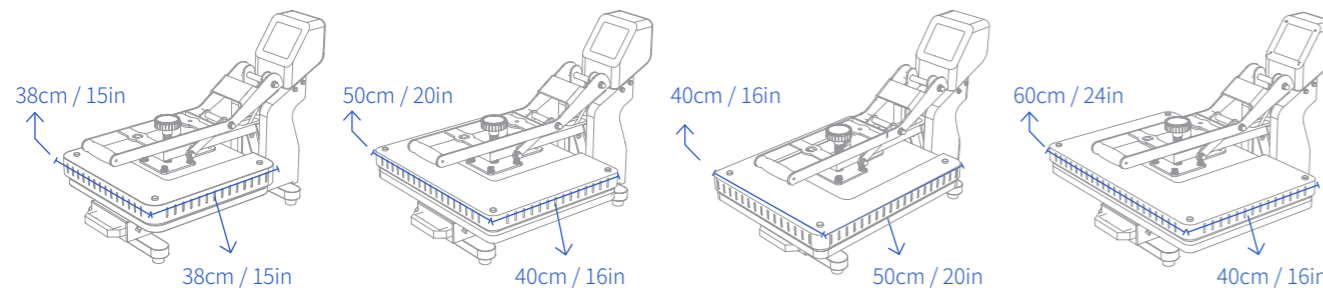

BestSub Heat Press Machine

Heat Platen	38x38cm / 15x15in		40x50cm / 16x20in		40x60cm / 16x24in		Frequency	Parameter
Voltage	220V	110V	220V	110V	220V	110V	50~60Hz	Temp. Range: 32-482 °F (0-250°C) Time Range: 0-999 seconds
Power	2000w	1300w	2200w	1600w	2400w	1800w		

4 Sizes

3 Configurations

- ✗ Slide-Out Drawer
- ✗ Auto-Open

- ✓ Slide-Out Drawer
- ✗ Auto-Open

- ✓ Slide-Out Drawer
- ✓ Auto-Open

Swing Away Heat Press NEW

Heat Platen	38x38cm / 15x15in		40x50cm / 16x20in		40x60 cm / 16x24 in	
Item No.	BYPRO3838SCB		BYPRO4050SCB		BYPRO4060SCB	
Voltage	220V	110V	220V	110V	220V	110V
Power	2000w	1300w	2200w	1600w	2500w	1800w
Frequency	50~60Hz					
Parameter	Temp. Range:32-482 °F (0-250°C) Time Range:1-999 seconds					

Heat Press Accessories

Heat Press Mat

Heat Printing Pillow

- TFD5050 50.8*50.8cm
- TFD3850 38*50cm
- TFD1744 17.5*44.5cm
- TFD4042 40.7*42cm
- TFD2829 28*29.5cm
- TFD1719 17*19cm