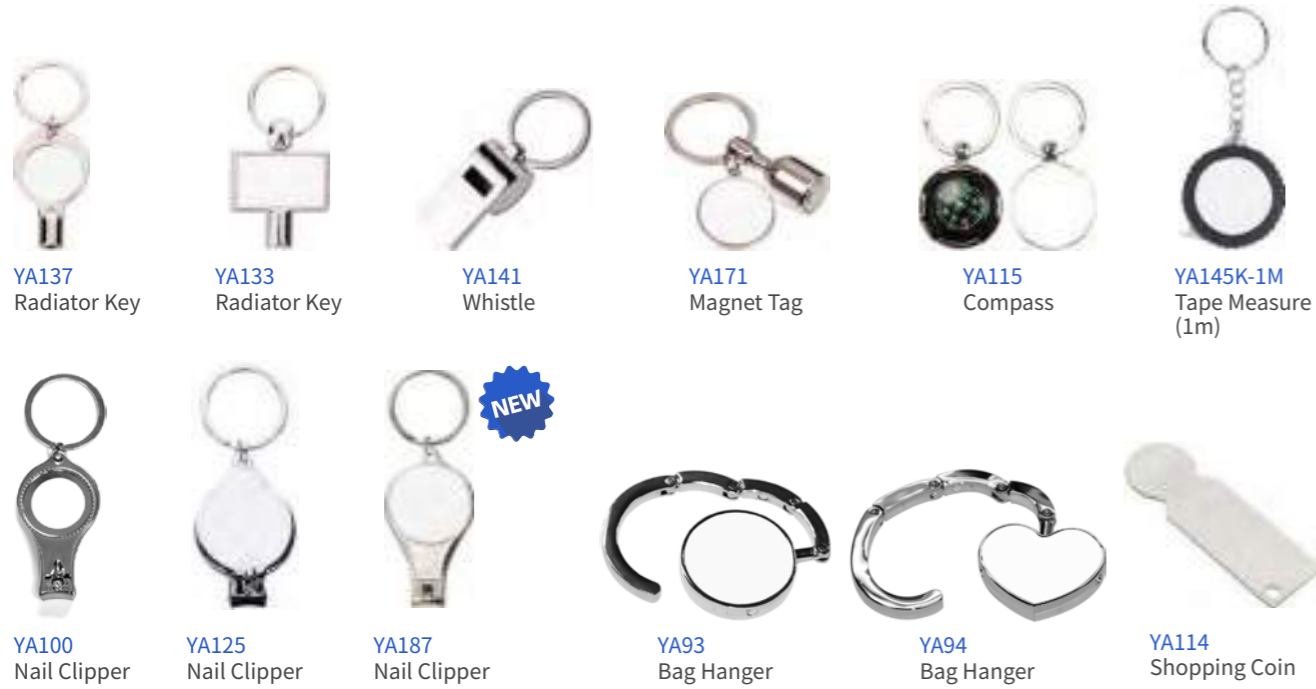

Tool Keychain

YA137 Radiator Key
YA133 Radiator Key
YA141 Whistle
YA171 Magnet Tag
YA115 Compass
YA145K-1M Tape Measure (1m)
YA100 Nail Clipper
YA125 Nail Clipper
YA187 Nail Clipper **NEW**
YA93 Bag Hanger
YA94 Bag Hanger
YA114 Shopping Coin