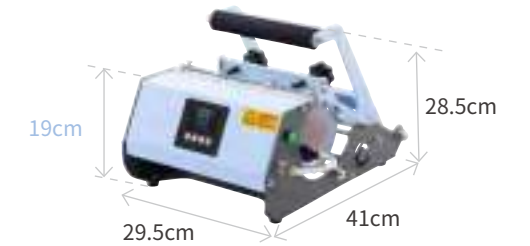

Elite Tumbler Heat Press

Touch Control Panel

Power	500W-750W MAX±5%
Voltage	220V / 110V 50~60Hz
Temp. Range	32-482 °F (0-250°C)
Time Range	0-999 seconds
N.M.	8.6KG

Two Options Pro

Pro Max